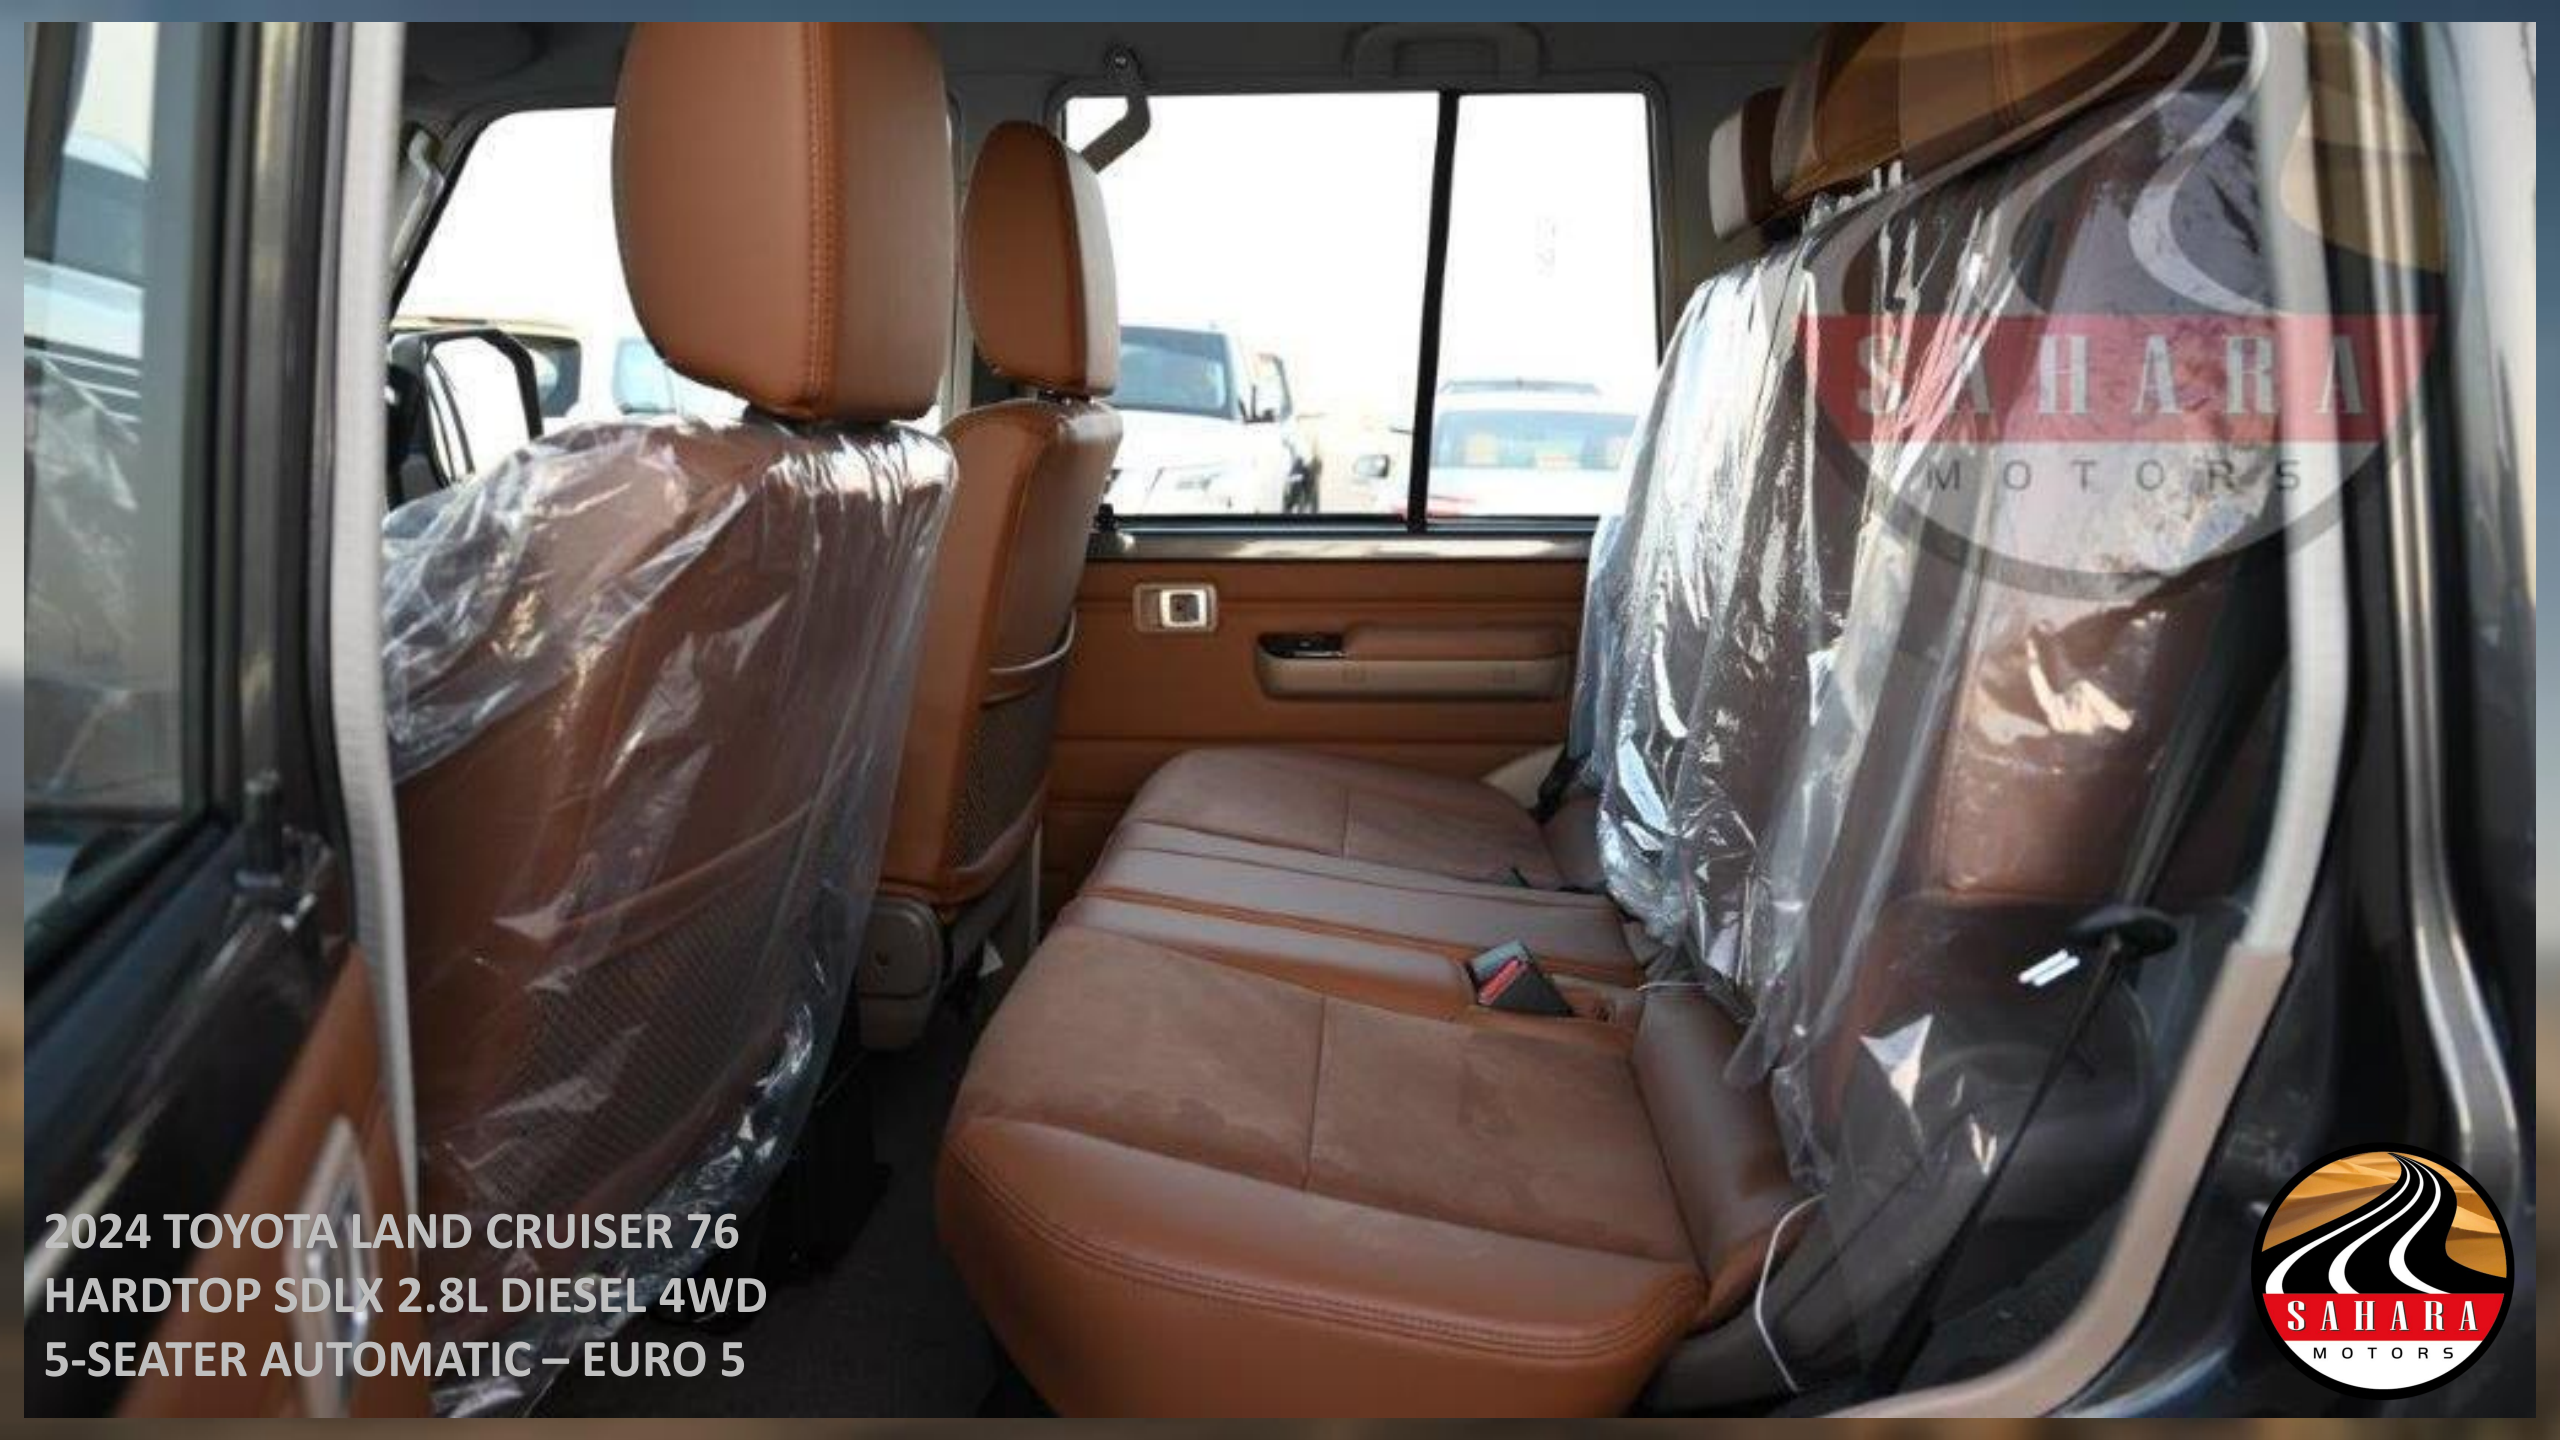

**2024 TOYOTA LAND CRUISER 76
HARDTOP SDLX 2.8L DIESEL 4WD
5-SEATER AUTOMATIC – EURO 5**