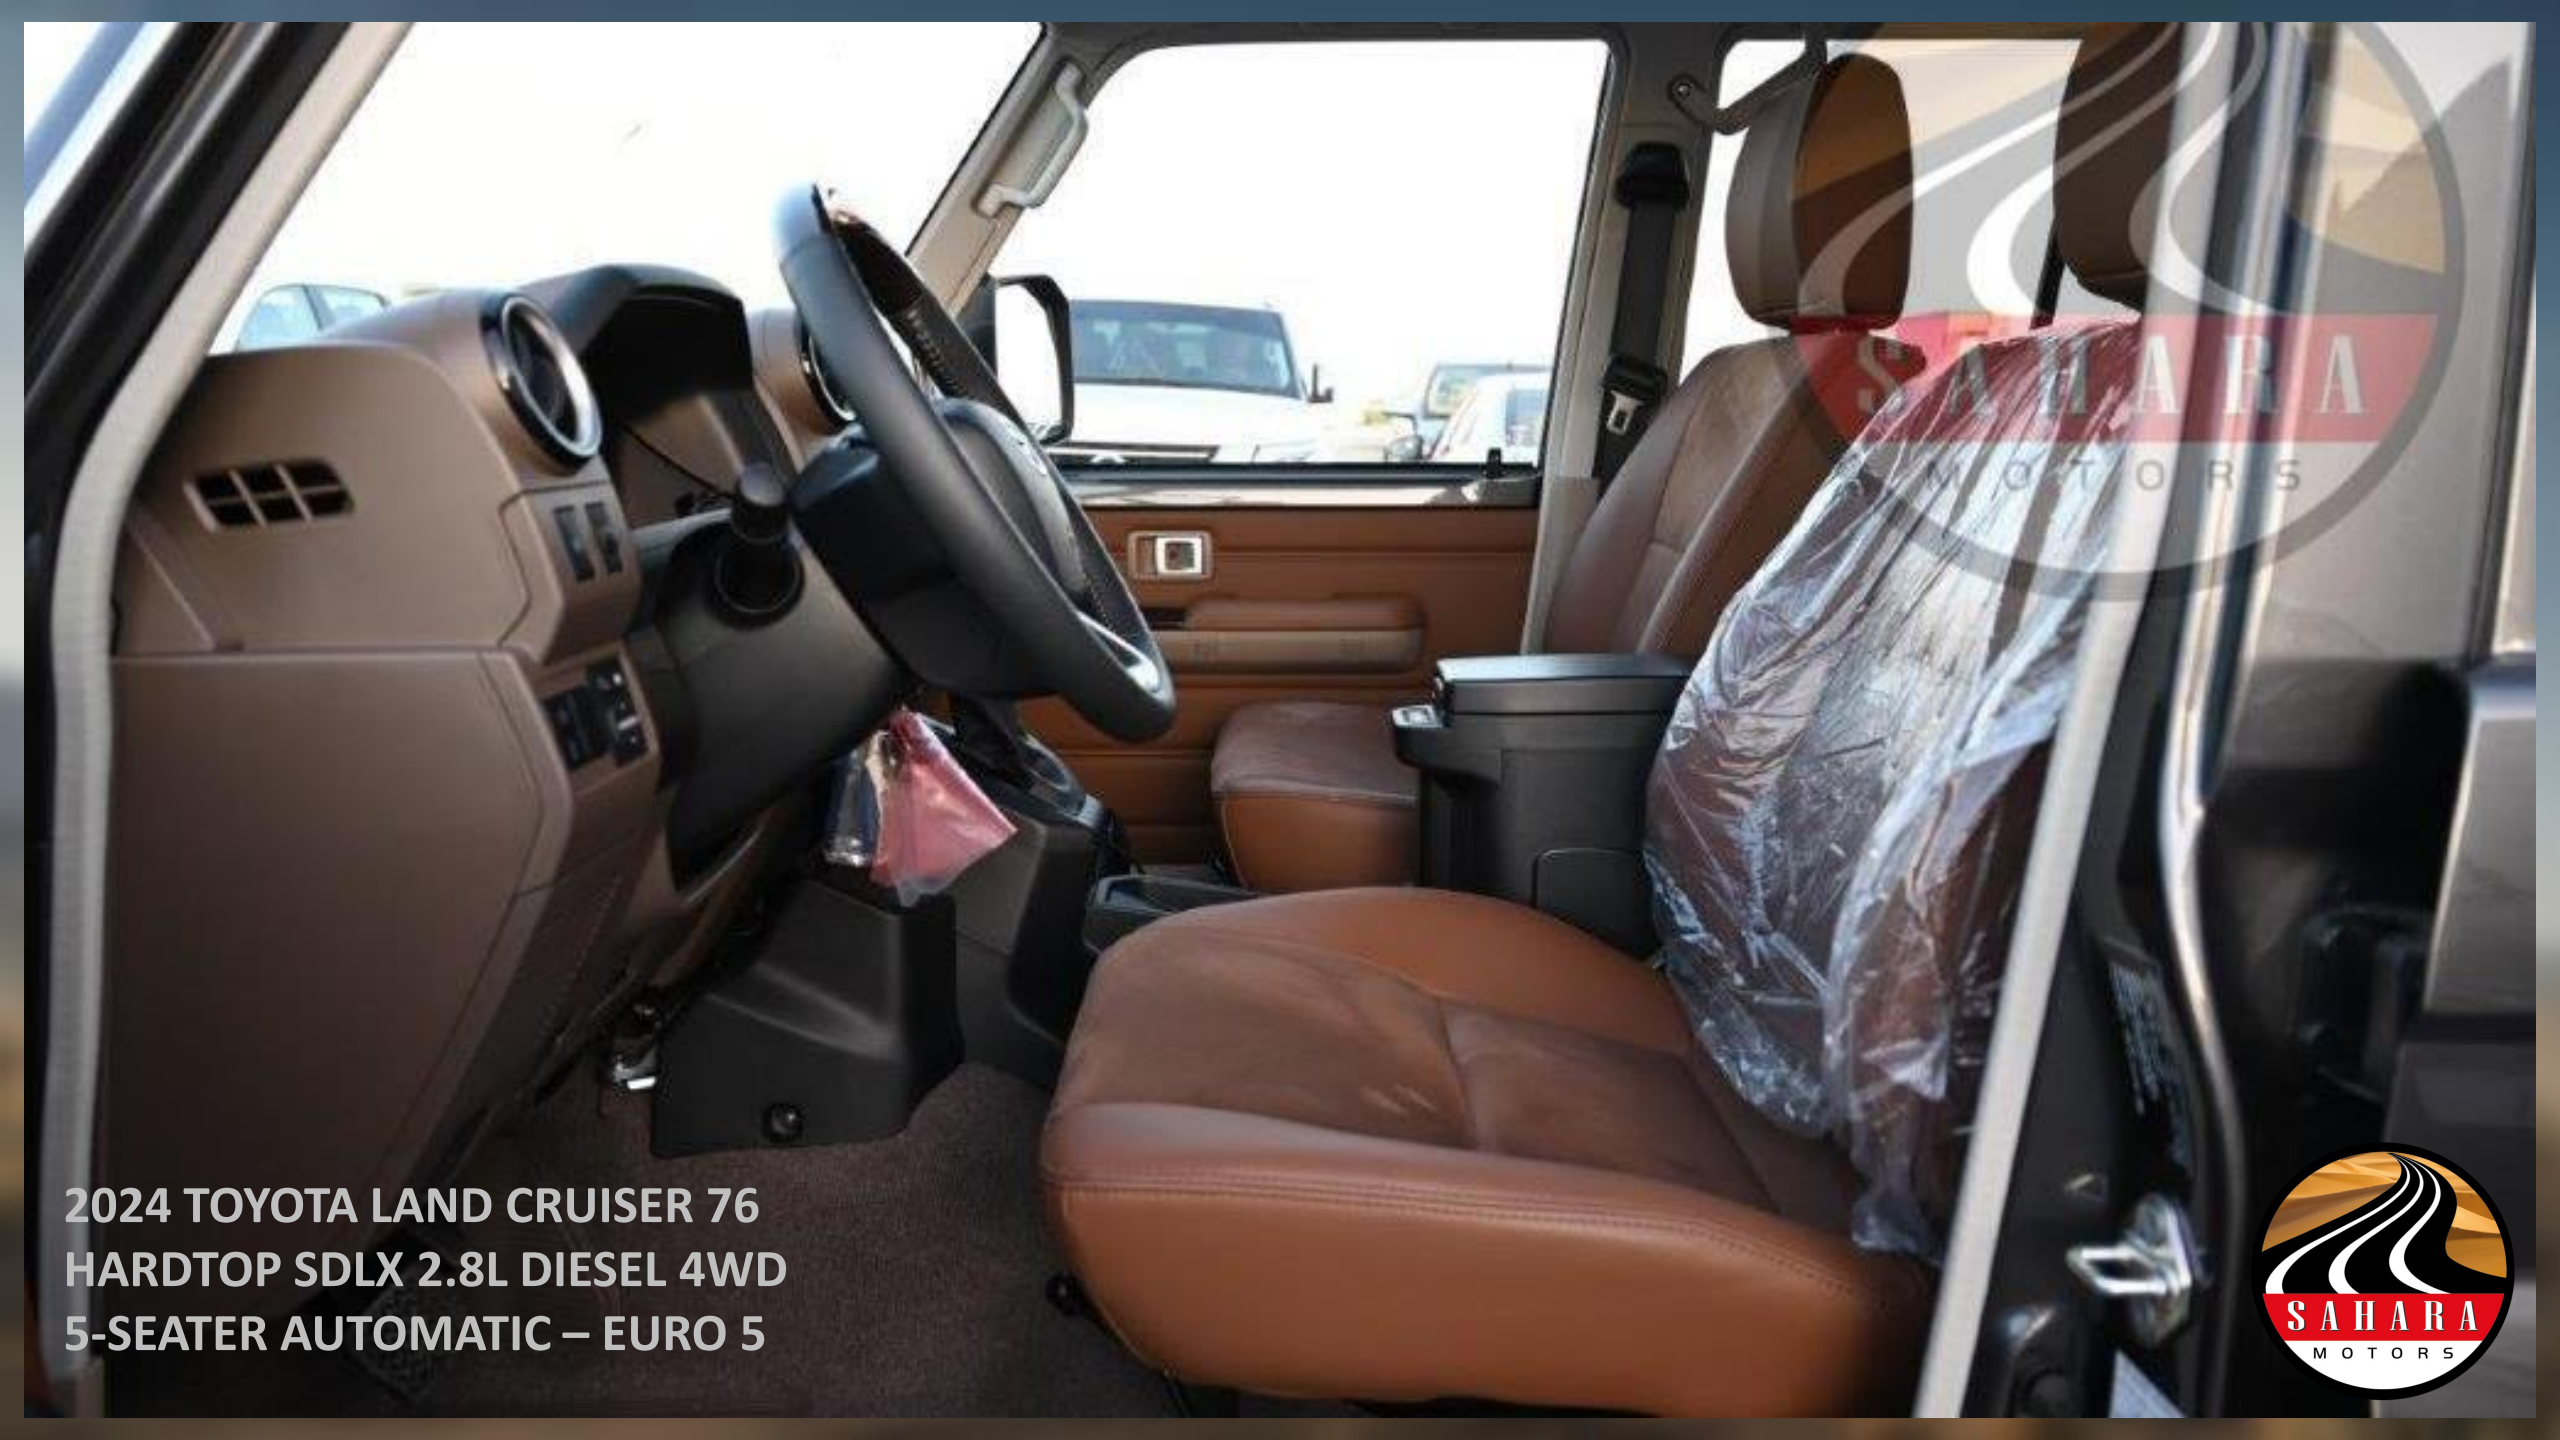

# LAND CRUISER 76

2024 TOYOTA LAND CRUISER 76  
HARDTOP SDLX 2.8L DIESEL 4WD  
5-SEATER AUTOMATIC – EURO 5

**2024 TOYOTA LAND CRUISER 76  
HARDTOP SDLX 2.8L DIESEL 4WD  
5-SEATER AUTOMATIC – EURO 5**

2024 TOYOTA LAND CRUISER 76  
HARDTOP SDLX 2.8L DIESEL 4WD  
5-SEATER AUTOMATIC – EURO 5

**2024 TOYOTA LAND CRUISER 76  
HARDTOP SDLX 2.8L DIESEL 4WD  
5-SEATER AUTOMATIC – EURO 5**

**2024 TOYOTA LAND CRUISER 76  
HARDTOP SDLX 2.8L DIESEL 4WD  
5-SEATER AUTOMATIC – EURO 5**

**2024 TOYOTA LAND CRUISER 76  
HARDTOP SDLX 2.8L DIESEL 4WD  
5-SEATER AUTOMATIC – EURO 5**

2024 TOYOTA LAND CRUISER 76  
HARDTOP SDLX 2.8L DIESEL 4WD  
5-SEATER AUTOMATIC – EURO 5

**2024 TOYOTA LAND CRUISER 76  
HARDTOP SDLX 2.8L DIESEL 4WD  
5-SEATER AUTOMATIC – EURO 5**